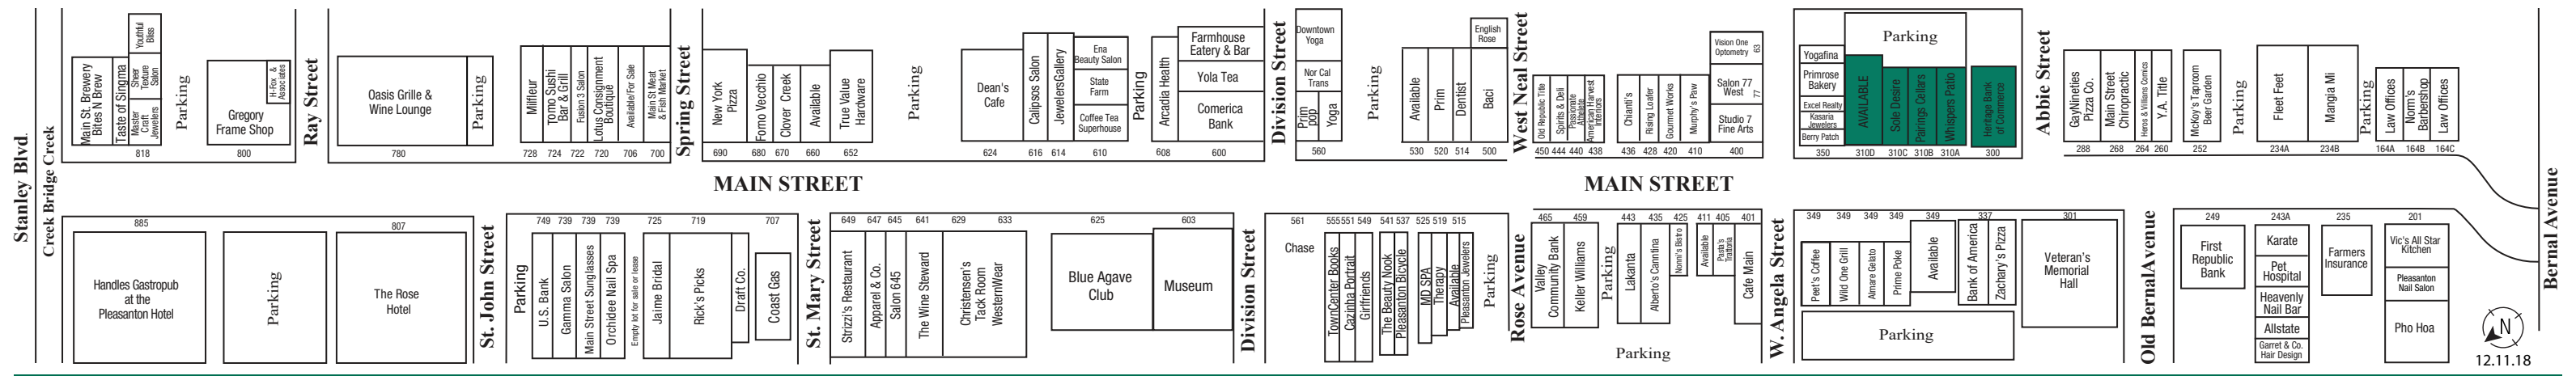

# 300/10 Main Street

## Downtown Pleasanton, California

The information contained in this document has been secured from sources we believe reliable, but we make no representations or warranties, expressed or implied, as to the accuracy of the information. References to square footage or age are approximate. We make no representations or warranties that the Premises are free of environmental hazards or that the Premises are suitable in all respects to your contemplated use. You should conduct an independent investigation of all pertinent property information. We bear no liability for any errors, inaccuracies or omissions.