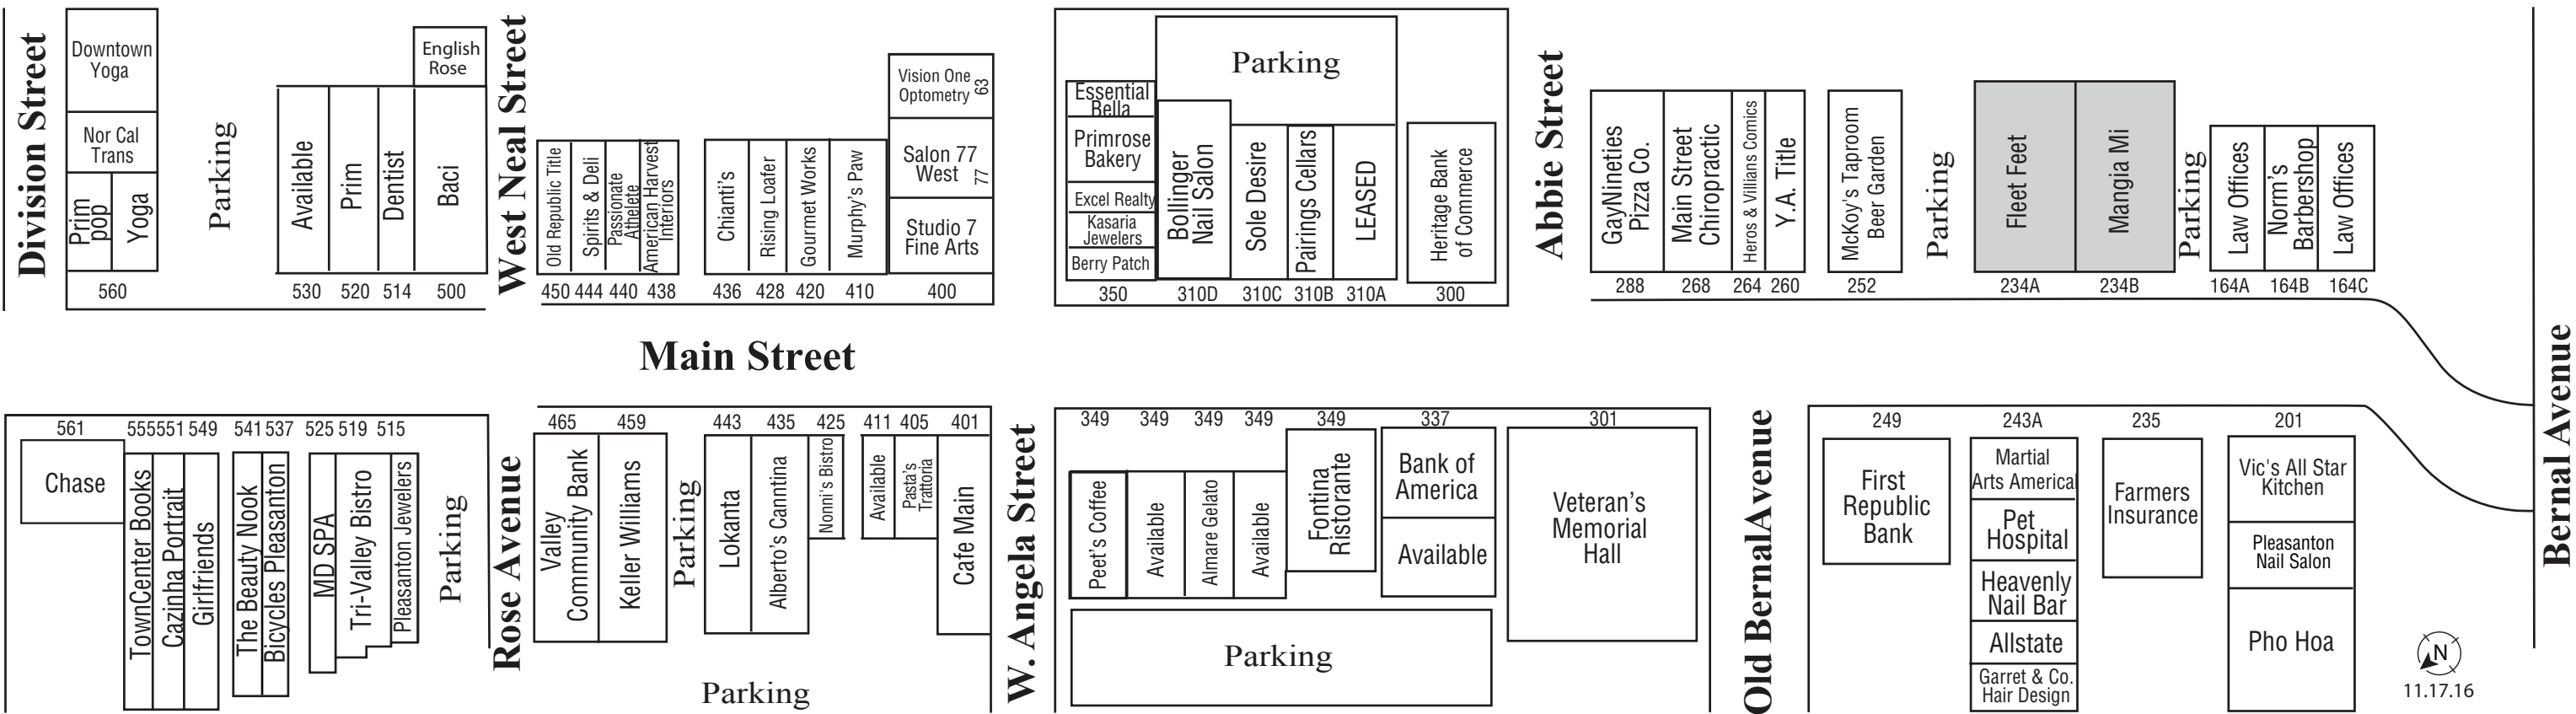

.DOWNTOWN. PLEASANTON

234 MAIN STREET

The information contained in this document has been secured from sources we believe reliable, but we make no representations or warranties, expressed or implied, as to the accuracy of the information. References to square footage or age are approximate. We make no representations or warranties that the Premises are free of environmental hazards or that the Premises are suitable in all respects to your contemplated use. You should conduct an independent investigation of all property information. We bear no liability for any errors, inaccuracies or omissions.